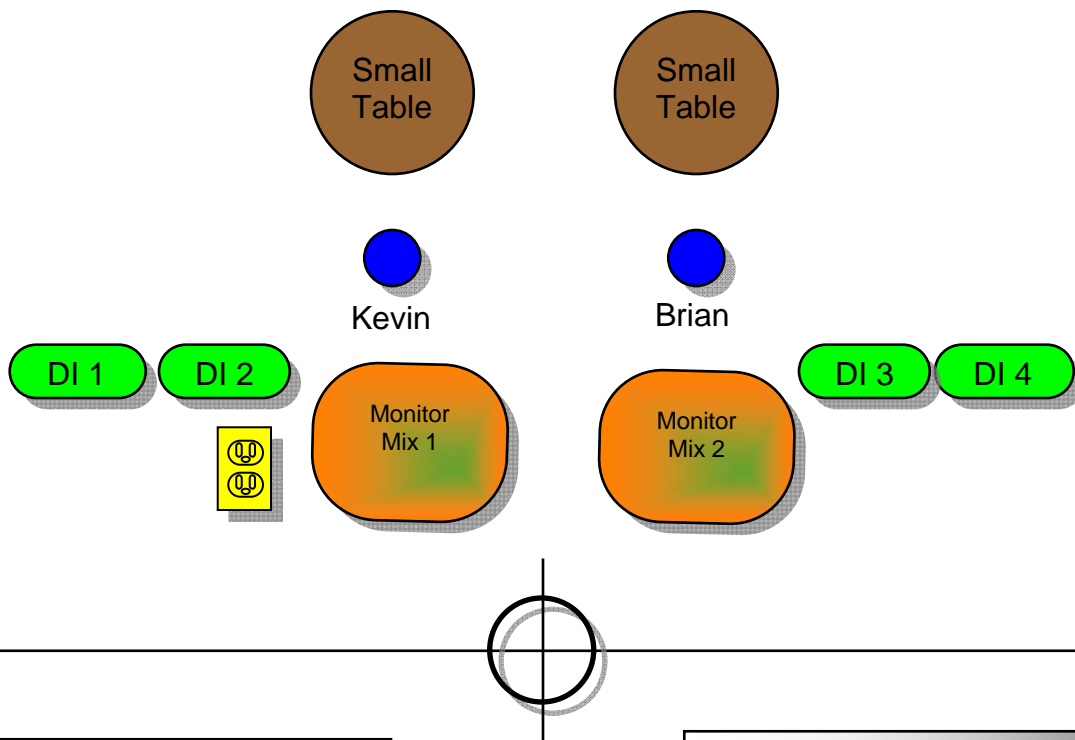

Evans and Doherty Stage Plot

Contact

Kevin Evans
1-709-363-8670
kevinbarryevans@mac.com

Kev	
	Vocal Microphone
	XLR w/48v Phantom
	XLR
	Direct Box
	Monitor
	Electricity/

Audience

Input List		
Channel	Input	Instrument
1	Vox 1	Kevin Vox
2	Vox 2	Brian Vox
3	DI 1	Kevin Inst
4	DI 2	Kevin Kik
5	DI 3	Brian Gtr
6	DI 4	Brian Bass

Microphones should be on boom stands
2 Monitor Mixes (if at all possible)
Reverb during music not chatting